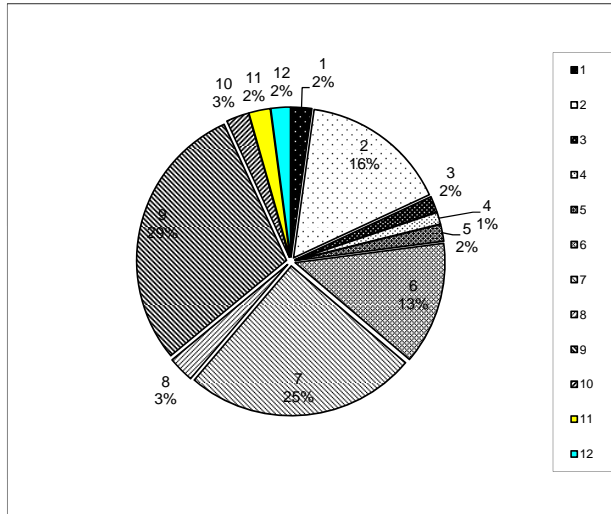

KILSBY PARISH COUNCIL
Spend 1st April 09 to 31 March 10

	%	£
1 Cemetery	2.2	2043
2 Clerks Salary	15.5	6778
3 Expenses	1.7	749
4 Office/Website	1.3	548
5 Training	1.8	778
6 Lights	12.9	5660
7 Mowing/Recreation Ground	24.4	10691
8 KK	2.7	1200
9 Loan Repayments	28.4	12446
10 Other	2.4	1043
11 PCSO Cost	2.3	985
12 Insurance/Audit	2.04	895
		43816